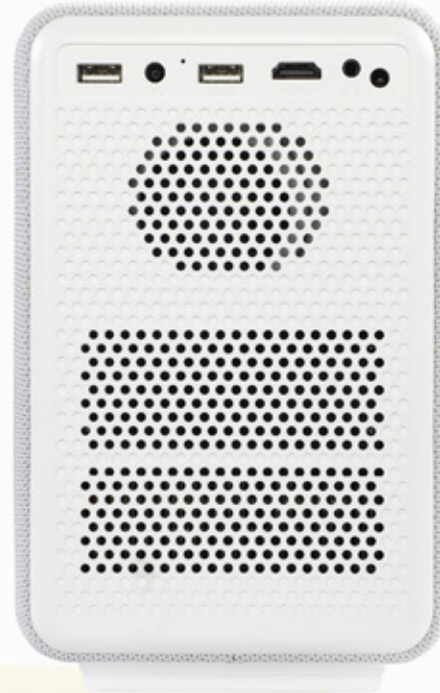

HP Projector CC200

Everyday

Full HD

Elegant design

Integrated 6 watt speakers

Long lifetime

HDMI

USB 2x

The CC200 embodies the spirit of transforming sights and sounds into larger-than-life visual spectacles that is accessible for all.

Product overview

FULL HIGH-DEFINITION CLARITY

Project content in native FHD (1080P) resolution for a superior viewing experience with high-contrast and razor-sharp picture.

UNDERSTATED ELEGANCE

The simplistic, yet refined design allows for CC200 to seamlessly compliment any space in the home or office.

FOR SPACES OF ALL SHAPES AND SIZES

With its 1.2 throw-ratio lens, you will be able to project a screen size of 80 inches (203cm) from just 7.0 ft (2.1m) away. That means you can enjoy a large screen cinema-like viewing experience even in compact spaces.